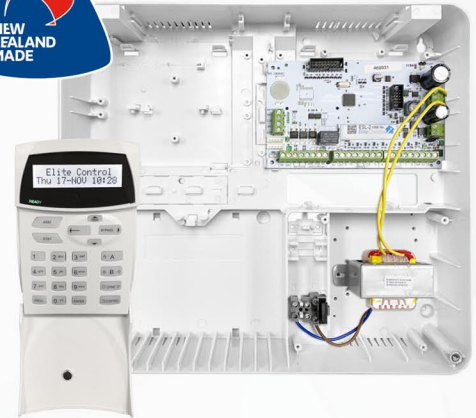

Innovative Security with EliteControl 

www.aap.co.nz

ESL-2 PLAS-4 Kit Includes

- ESL-2 16 zone control panel
- LCD keypad with full English text
- EliteControl Plastic Cabinet with transformer

Perfect for alarm system upgrades!

Monitoring/Smartphone

Consider adding the plug-in network module (ESL-2 APP POD) for app or monitoring, sending notifications straight to your smartphone. These alerts include sensor activations, panic, fire, mains failure, battery failure, restores & more

For land-line & 3rd party monitoring, consider adding the plug-in (ESL-2 DIAL POD). For land-line monitoring you can call up to 8 numbers sequentially. Alternatively you can configure the system for 3rd party monitoring, sending contact ID information to a monitoring station of your choice

Optional Extra

ESL-2 APP POD (smartphone integration)

Stay in touch with your home or business with the innovative Elite Control app. Arm & disarm, control functions, live sensor status, history & more

EliteControl Functions